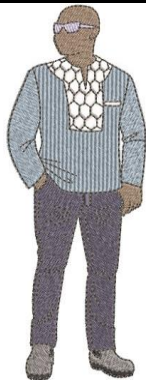

PETSHWESHWEMAN12

	<u>Marathon</u>	<u>Name of color (Pes)</u>	<u>Marathon</u>	<u>Name of color (Pes)</u>	<u>Size (mm)</u>	<u>Stitches</u>
1	1143	Khaki			<u>5x7</u>	
2	1323	Pewter			64.0x178.7mm	18 631
3	1094	Wisteria Violet				
4	1179	White				
5	1091	Lavender				
6	1180	Black				
7	1317	Gray				
8	1180	Pewter				

Thank you for purchasing designs from DesignsbyPetro.
Please do not hesitate to contact me if you experience any problems.

Happy stitching!!

www.designsbypetro.com

p@designsbypetro.com